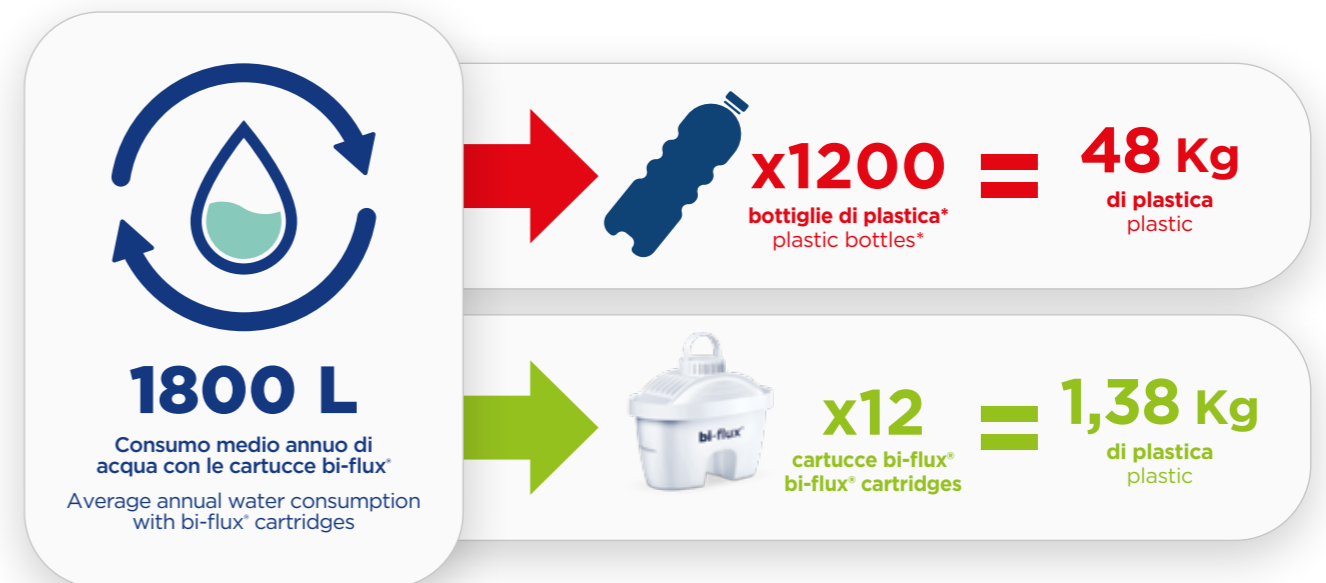

The bi-flux® filter cartridge is an exclusive LAICA patent. Thanks to the bi-flux® filter cartridge, made in Italy, the water is filtered to improve the taste, preserving the mineral salts that are beneficial to the body, present in the mains water supply and reducing the hardness of the water.

The bi-flux® cartridge reduces:

- hardness
- heavy metals
- chemical contaminants
- chlorine
- trihalomethanes
- some chlorine-based pesticides and herbicides

(the substances listed are not necessarily found in the mains water supply)

**Il filtro bi-flux® è amico dell'ambiente**  
**The bi-flux® cartridge is environmentally friendly**

Ecco l'impatto ambientale in un anno d'utilizzo delle cartucce bi-flux®  
Here is the environmental impact in one year of use of bi-flux® cartridges