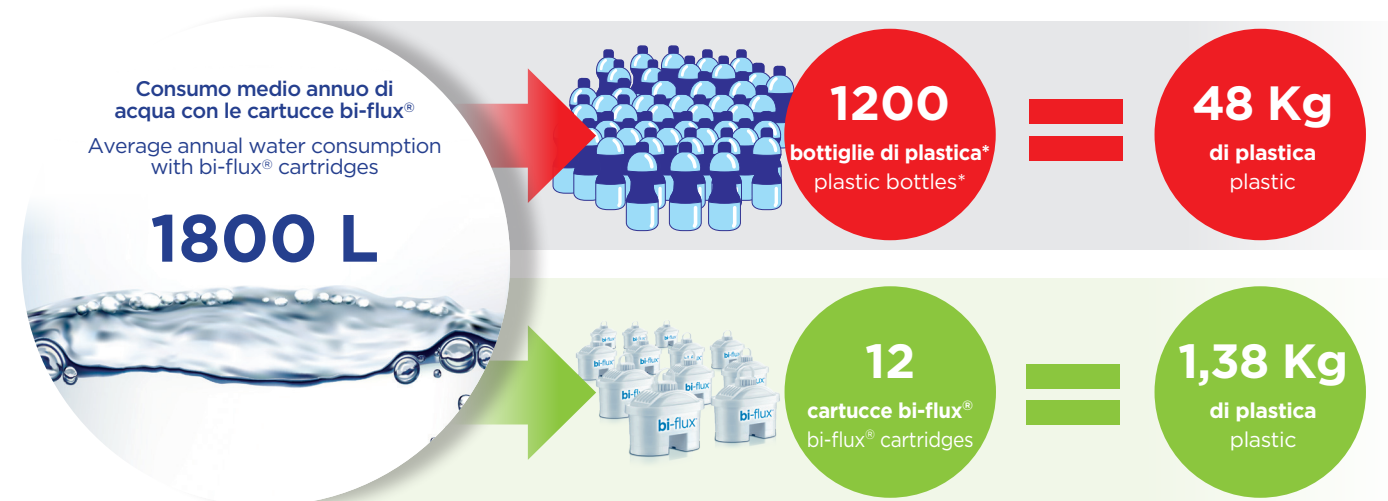

The bi-flux® filter cartridge is an exclusive LAICA patent. Thanks to the bi-flux® filter cartridge, made entirely in Italy, the water is filtered to improve the taste, preserving the mineral salts that are beneficial to the body, present in the mains water supply and reducing the hardness of the water.

The bi-flux® cartridge reduces:

- hardness
- heavy metals
- chemical contaminants
- chlorine
- trihalomethanes
- some chlorine-based pesticides and herbicides

(the substances listed are not necessarily found in the mains water supply)

Fasi della filtrazione Filtration phases

Il filtro bi-flux® è amico dell'ambiente The bi-flux® cartridge is environmentally friendly

Ecco l'impatto ambientale in un anno d'utilizzo delle cartucce bi-flux®
Here is the environmental impact in one year of use of bi-flux® cartridges

*Un anno di acqua filtrata con le cartucce bi-flux®, corrisponde a un risparmio di 1200 bottiglie di plastica da 1,5 L. Con l'utilizzo delle cartucce bi-flux® riduci il consumo di bottiglie in plastica del: